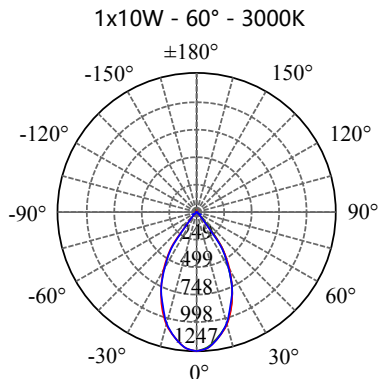

- Aluminium housing with corrosion resistant powdercoat
- 3mm toughened glass diffuser
- Cut out : $\Phi 110-115\text{mm}$
- CE/SAA/IP20/IP65
- CREE/Bridgelux COB: 3000K/4000K/6000K/CRI $\geq 80/90$
- Beam Angle: 12°/24°/36°/60°
- Input: 220-240Vac/WT:-20~+50° C
- Warranty: 3/5 years

• **PERFORMANCE**

- 1x10W - 36V - 250mA - 1152lm
- 1x15W - 36V - 350mA - 1725lm
- 1x18W - 36V - 450mA - 2067lm