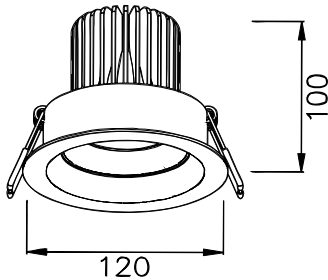

- Aluminium housing with corrosion resistant powdercoat
- 3mm toughened glass diffuser
- Cut out : $\Phi 110-115\text{mm}$
- CE/SAA/IP20/IP65
- CREE/Bridgelux COB: 3000K/4000K/6000K/CRI $\geq 80/90$
- Beam Angle: 12°/24°/36°/60°
- Input: 220-240Vac/WT:-20~+50° C
- Warranty: 3/5 years

- **CODE - IP20** **COLOR**
DLRADJB12151520 BLACK
DLRADJW12151520 WHITE

POWER: 1x10/15/18W

- **CODE - IP65** **COLOR**
DLRADJB12151565 BLACK
DLRADJW12151565 WHITE

POWER: 1x10/15/18W

• **PHOTOMETRIC [Unit:: cd]**

• **PERFORMANCE**

- 1x10W - 36V - 250mA - 1152lm
- 1x15W - 36V - 350mA - 1725lm
- 1x18W - 36V - 450mA - 2067lm