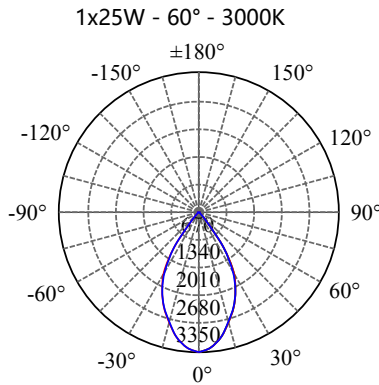

- Aluminium housing with corrosion resistant powdercoat
- 3mm toughened glass diffuser
- Cut out : $\Phi 140-145\text{mm}$
- CE/SAA/IP20/IP65
- CREE/Bridgelux COB: 3000K/4000K/6000K/CRI $\geq 80/90$
- Beam Angle: 12°/24°/36°/60°
- Input: 220-240Vac/WT:-20~+50° C
- Warranty: 3/5 years

- **CODE - IP20** **COLOR**
 DLRADJB15083020 BLACK
 DLRADJW15083020 WHITE
POWER: 1x15/20/25W

- **CODE - IP65** **COLOR**
 DLRADJB15083065 BLACK
 DLRADJW15083065 WHITE
POWER: 1x15/20/25W

• **PHOTOMETRIC [Unit:: cd]**

• **PERFORMANCE**

- 1x15W - 36V - 350mA - 1743lm
- 1x20W - 36V - 500mA - 2385lm
- 1x25W - 36V - 650mA - 2756lm