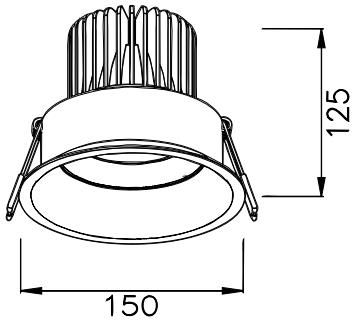

- Aluminium housing with corrosion resistant powdercoat
- 3mm toughened glass diffuser
- Cut out : $\Phi 140-145\text{mm}$
- CE/SAA/IP20/IP65
- CREE/Bridgelux COB: 3000K/4000K/6000K/CRI $\geq 80/90$
- Beam Angle: 12°/24°/36°/60°
- Input: 220-240Vac/WT:-20~+50° C
- Warranty: 3/5 years

- **CODE - IP20** **COLOR**
 DLRADJB15083020 BLACK
 DLRADJW15083020 WHITE
POWER: 1x15/20/25W

- **CODE - IP65** **COLOR**
 DLRADJB15083065 BLACK
 DLRADJW15083065 WHITE
POWER: 1x15/20/25W

• **PHOTOMETRIC [Unit:: cd]**

• **PERFORMANCE**

- 1x15W - 36V - 350mA - 1743lm
- 1x20W - 36V - 500mA - 2385lm
- 1x25W - 36V - 650mA - 2756lm