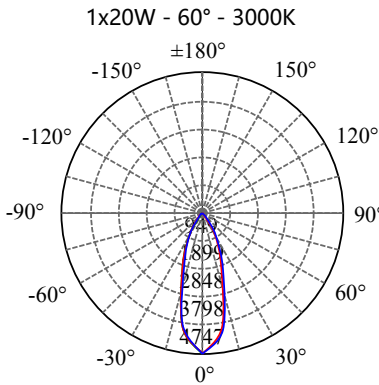

- Aluminium housing with corrosion resistant powdercoat
- 3mm toughened glass diffuser
- Cut out : $\Phi 140-145\text{mm}$
- CE/SAA/IP20/IP65
- CREE/Bridgelux COB: 3000K/4000K/6000K/CRI $\geq 80/90$
- Beam Angle: 12°/24°/36°/60°
- Input: 220-240Vac/WT:-20~+50° C
- Warranty: 3/5 years

- **CODE - IP20** **COLOR**
 DLRADJB15083020 BLACK
 DLRADJW15083020 WHITE
POWER: 1x15/20/25W

- **CODE - IP65** **COLOR**
 DLRADJB15083065 BLACK
 DLRADJW15083065 WHITE
POWER: 1x15/20/25W

• **PHOTOMETRIC [Unit:: cd]**

• **PERFORMANCE**

- 1x15W - 36V - 350mA - 1743lm
- 1x20W - 36V - 500mA - 2385lm
- 1x25W - 36V - 650mA - 2756lm