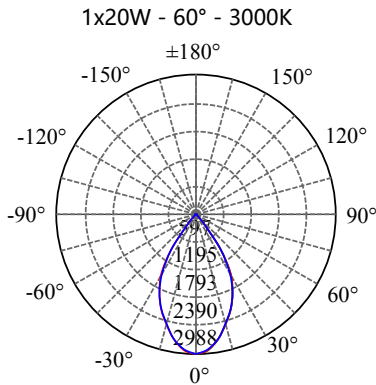

- Aluminium housing with corrosion resistant powdercoat
- 3mm toughened glass diffuser
- Cut out : $\Phi 140-145\text{mm}$
- CE/SAA/IP20/IP65
- CREE/Bridgelux COB: 3000K/4000K/6000K/CRI $\geq 80/90$
- Beam Angle: 12°/24°/36°/60°
- Input: 220-240Vac/WT:-20~+50° C
- Warranty: 3/5 years

- **CODE - IP20** **COLOR**
 DLRADJB15083020 BLACK
 DLRADJW15083020 WHITE
POWER: 1x15/20/25W

- **CODE - IP65** **COLOR**
 DLRADJB15083065 BLACK
 DLRADJW15083065 WHITE
POWER: 1x15/20/25W

• **PHOTOMETRIC [Unit:: cd]**

• **PERFORMANCE**

- 1x15W - 36V - 350mA - 1743lm
- 1x20W - 36V - 500mA - 2385lm
- 1x25W - 36V - 650mA - 2756lm