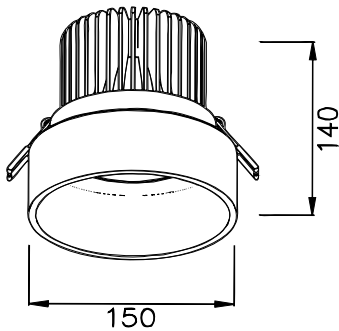

- Aluminium housing with corrosion resistant powdercoat
- 3mm toughened glass diffuser
- Cut out : $\Phi 135-145\text{mm}$
- CE/SAA/IP20/IP65
- CREE/Bridgelux COB: 3000K/4000K/6000K/CRI $\geq 80/90$
- Beam Angle: 12°/24°/36°/60°
- Input: 220-240Vac/WT:-20~+50° C
- Warranty: 3/5 years

- **CODE - IP20** **COLOR**
DLRBB15055020 BLACK
DLRBW15055020 WHITE

POWER: 1x15/20/30W

- **CODE - IP65** **COLOR**
DLRBB15055065 BLACK
DLRBW15055065 WHITE

POWER: 1x15/20/30W

• **PHOTOMETRIC [Unit:: cd]**

• **PERFORMANCE**

- 1x15W - 36V - 350mA - 1723lm
- 1x20W - 36V - 500mA - 2335lm
- 1x30W - 36V - 750mA - 3508lm