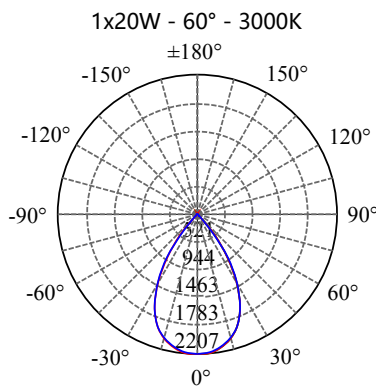

- Aluminium housing with corrosion resistant powdercoat
- 3mm toughened glass diffuser
- Cut out : $\Phi 135-145\text{mm}$
- CE/SAA/IP20/IP65
- CREE/Bridgelux COB: 3000K/4000K/6000K/CRI $\geq 80/90$
- Beam Angle: 12°/24°/36°/60°
- Input: 220-240Vac/WT:-20~+50° C
- Warranty: 3/5 years

- **CODE - IP20** **COLOR**
DLRBB15055020 BLACK
DLRBW15055020 WHITE

POWER: 1x15/20/30W

- **CODE - IP65** **COLOR**
DLRBB15055065 BLACK
DLRBW15055065 WHITE

POWER: 1x15/20/30W

• **PHOTOMETRIC [Unit:: cd]**

• **PERFORMANCE**