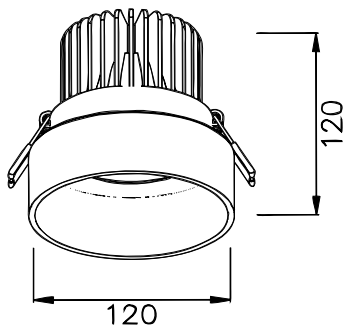

• **CODE - IP20** **COLOR**

DLRB12044020 BLACK
DLRW12044020 WHITE

POWER: 1x10/15/20/25W

• **CODE - IP65** **COLOR**

DLRB12044065 BLACK
DLRW12044065 WHITE

POWER: 1x10/15/20/25W

• **PHOTOMETRIC [Unit:: cd]**

• **PERFORMANCE**