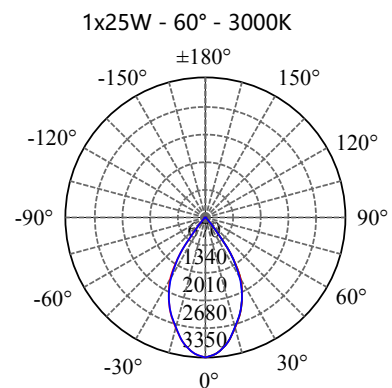

- Aluminium housing with corrosion resistant powdercoat
- 3mm toughened glass diffuser
- Cut out : $\Phi 110-115\text{mm}$
- CE/SAA/IP20/IP65
- CREE/Bridgelux COB: 3000K/4000K/6000K/CRI $\geq 80/90$
- Beam Angle: 12°/24°/36°/60°
- Input: 220-240Vac/WT:-20~+50° C
- Warranty: 3/5 years

• **CODE - IP20** **COLOR**

DLRB12044020 BLACK
DLRW12044020 WHITE

POWER: 1x10/15/20/25W

• **CODE - IP65** **COLOR**

DLRB12044065 BLACK
DLRW12044065 WHITE

POWER: 1x10/15/20/25W

• **PHOTOMETRIC [Unit:: cd]**

• **PERFORMANCE**