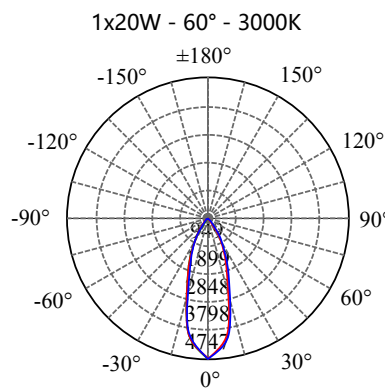

- Aluminium housing with corrosion resistant powdercoat
- 3mm toughened glass diffuser
- Cut out : $\Phi 110-115\text{mm}$
- CE/SAA/IP20/IP65
- CREE/Bridgelux COB: 3000K/4000K/6000K/CRI $\geq 80/90$
- Beam Angle: 12°/24°/36°/60°
- Input: 220-240Vac/WT:-20~+50° C
- Warranty: 3/5 years

• **CODE - IP20** **COLOR**

DLRB12044020 BLACK
DLRW12044020 WHITE

POWER: 1x10/15/20/25W

• **CODE - IP65** **COLOR**

DLRB12044065 BLACK
DLRW12044065 WHITE

POWER: 1x10/15/20/25W

• **PHOTOMETRIC [Unit:: cd]**

• **PERFORMANCE**