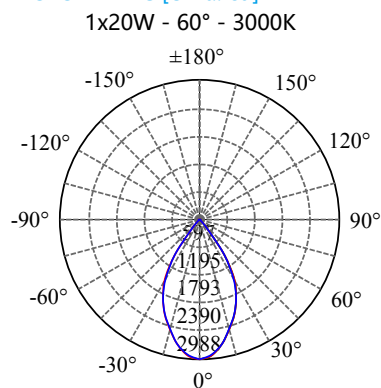

- Aluminium housing with corrosion resistant powdercoat
- 3mm toughened glass diffuser
- Cut out : $\Phi 110-115\text{mm}$
- CE/SAA/IP20/IP65
- CREE/Bridgelux COB: 3000K/4000K/6000K/CRI $\geq 80/90$
- Beam Angle: 12°/24°/36°/60°
- Input: 220-240Vac/WT:-20~+50° C
- Warranty: 3/5 years

• **CODE - IP20** **COLOR**

DLRB12044020 BLACK
DLRW12044020 WHITE

POWER: 1x10/15/20/25W

• **CODE - IP65** **COLOR**

DLRB12044065 BLACK
DLRW12044065 WHITE

POWER: 1x10/15/20/25W

• **PHOTOMETRIC [Unit:: cd]**

• **PERFORMANCE**