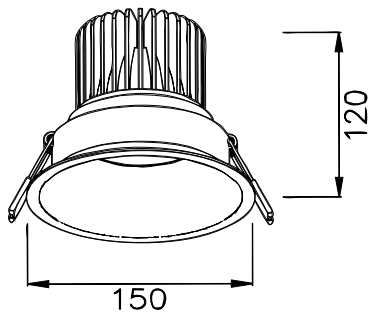

- Aluminium housing with corrosion resistant powdercoat
- 3mm toughened glass diffuser
- Cut out : $\Phi 140-145\text{mm}$
- CE/SAA/IP20/IP65
- CREE/Bridgelux COB: 3000K/4000K/6000K/CRI $\geq 80/90$
- Beam Angle: 12°/ 24°/36°/ 60°
- Input: 220-240Vac/WT:-20~+50° C
- Warranty: 3/5 years

- **CODE - IP20** **COLOR**
DLRB15084020 BLACK
DLRW15084020 WHITE

POWER: 1x15/20/25W

- **CODE - IP65** **COLOR**
DLRB15084065 BLACK
DLRW15084065 WHITE

POWER: 1x15/20/25W

• **PHOTOMETRIC [Unit:: cd]**

• **PERFORMANCE**

- 1x15W - 36V - 350mA - 1743lm
- 1x20W - 36V - 500mA - 2385lm
- 1x25W - 36V - 650mA - 2756lm