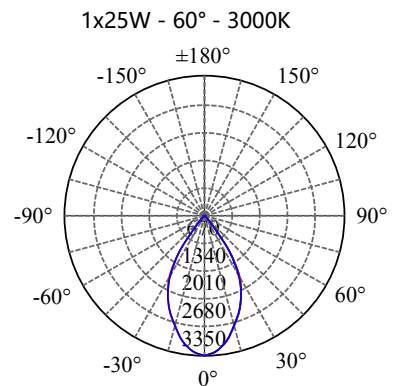

- Aluminium housing with corrosion resistant powdercoat
- 3mm toughened glass diffuser
- Cut out : $\Phi 140-145\text{mm}$
- CE/SAA/IP20/IP65
- CREE/Bridgelux COB: 3000K/4000K/6000K/CRI $\geq 80/90$
- Beam Angle: 12°/ 24°/36°/ 60°
- Input: 220-240Vac/WT:-20~+50° C
- Warranty: 3/5 years

- **CODE - IP20** **COLOR**
DLRB15084020 BLACK
DLRW15084020 WHITE

POWER: 1x15/20/25W

- **CODE - IP65** **COLOR**
DLRB15084065 BLACK
DLRW15084065 WHITE

POWER: 1x15/20/25W

• **PHOTOMETRIC [Unit:: cd]**

• **PERFORMANCE**