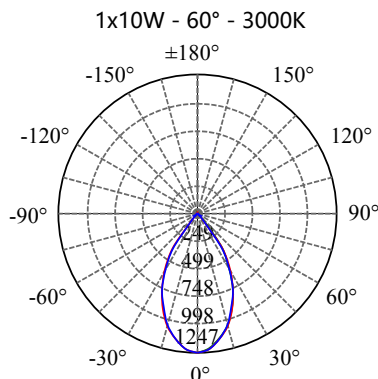

- Aluminium housing with corrosion resistant powdercoat
- 3mm toughened glass diffuser
- Cut out : $\Phi 90-95\text{mm}$
- CE/SAA/IP20/IP65
- CREE/Bridgelux COB: 3000K/4000K/6000K/CRI $\geq 80/90$
- Beam Angle: 12°/24°/36°/60°
- Input: 220-240Vac/WT:-20~+50° C
- Warranty: 3/5 years

- **CODE - IP20** **COLOR**
 DLRB10062320 BLACK
 DLRW10062320 WHITE

POWER: 1x5/10/15W

- **CODE - IP65** **COLOR**
 DLRB10062365 BLACK
 DLRW10062365 WHITE

POWER: 1x5/10/15W

• **PHOTOMETRIC [Unit:: cd]**

• **PERFORMANCE**