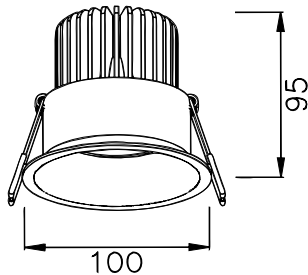

- Aluminium housing with corrosion resistant powdercoat
- 3mm toughened glass diffuser
- Cut out : $\Phi 90-95\text{mm}$
- CE/SAA/IP20/IP65
- CREE/Bridgelux COB: 3000K/4000K/6000K/CRI $\geq 80/90$
- Beam Angle: 12°/24°/36°/60°
- Input: 220-240Vac/WT:-20~+50° C
- Warranty: 3/5 years

- **CODE - IP20** **COLOR**
 DLRB10062320 BLACK
 DLRW10062320 WHITE

POWER: 1x5/10/15W

- **CODE - IP65** **COLOR**
 DLRB10062365 BLACK
 DLRW10062365 WHITE

POWER: 1x5/10/15W

• **PHOTOMETRIC [Unit:: cd]**

• **PERFORMANCE**