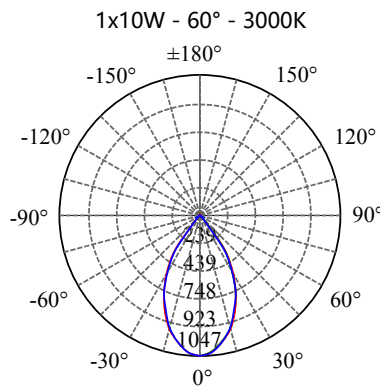

- Aluminium housing with corrosion resistant powdercoat
- 3mm toughened glass diffuser
- Cut out : $\Phi 90-95\text{mm}$
- CE/SAA/IP20/IP65
- CREE/Bridgelux COB: 3000K/4000K/6000K/CRI $\geq 80/90$
- Beam Angle: 12°/24°/36°/60°
- Input: 220-240Vac/WT:-20~+50° C
- Warranty: 3/5 years

- **CODE - IP20** **COLOR**
 DLRADJB10131320 BLACK
 DLRADJW10131320 WHITE
POWER: 1x5/10/15W

- **CODE - IP65** **COLOR**
 DLRADJB10131365 BLACK
 DLRADJW10131365 WHITE
POWER: 1x5/10/15W

• **PHOTOMETRIC [Unit:: cd]**

• **PERFORMANCE**

- 1x5W - 36V - 150mA - 554lm
- 1x10W - 36V - 250mA - 1112lm
- 1x15W - 36V - 350mA - 1629lm