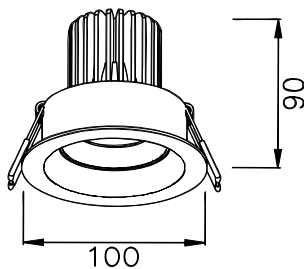

- Aluminium housing with corrosion resistant powdercoat
- 3mm toughened glass diffuser
- Cut out : $\Phi 90-95\text{mm}$
- CE/SAA/IP20/IP65
- CREE/Bridgelux COB: 3000K/4000K/6000K/CRI $\geq 80/90$
- Beam Angle: 12°/24°/36°/60°
- Input: 220-240Vac/WT:-20~+50° C
- Warranty: 3/5 years

- **CODE - IP20** **COLOR**
 DLRADJB10131320 BLACK
 DLRADJW10131320 WHITE
POWER: 1x5/10/15W

- **CODE - IP65** **COLOR**
 DLRADJB10131365 BLACK
 DLRADJW10131365 WHITE
POWER: 1x5/10/15W

• **PHOTOMETRIC [Unit:: cd]**

• **PERFORMANCE**

- 1x5W - 36V - 150mA - 554lm
- 1x10W - 36V - 250mA - 1112lm
- 1x15W - 36V - 350mA - 1629lm