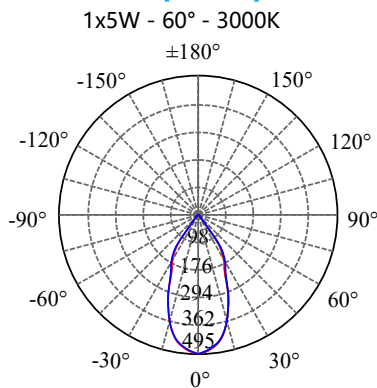

- Aluminium housing with corrosion resistant powdercoat
- 3mm toughened glass diffuser
- Cut out : $\Phi 90-95\text{mm}$
- CE/SAA/IP20/IP65
- CREE/Bridgelux COB: 3000K/4000K/6000K/CRI $\geq 80/90$
- Beam Angle: 12°/24°/36°/60°
- Input: 220-240Vac/WT:-20~+50° C
- Warranty: 3/5 years

- **CODE - IP20** **COLOR**
 DLRADJB10131320 BLACK
 DLRADJW10131320 WHITE
POWER: 1x5/10/15W

- **CODE - IP65** **COLOR**
 DLRADJB10131365 BLACK
 DLRADJW10131365 WHITE
POWER: 1x5/10/15W

• **PHOTOMETRIC [Unit:: cd]**

• **PERFORMANCE**

- 1x5W - 36V - 150mA - 554lm
- 1x10W - 36V - 250mA - 1112lm
- 1x15W - 36V - 350mA - 1629lm