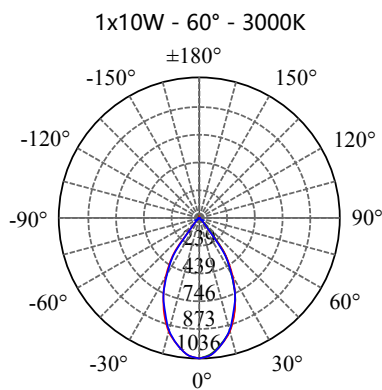

- Aluminium housing with corrosion resistant powdercoat
- 3mm toughened glass diffuser
- Cut out : $\Phi 90-95\text{mm}$
- CE/SAA/IP20/IP65
- CREE/Bridgelux COB: 3000K/4000K/6000K/CRI $\geq 80/90$
- Beam Angle: 12°/24°/36°/60°
- Input: 220-240Vac/WT:-20~+50° C
- Warranty: 3/5 years

- **CODE - IP20** **COLOR**
 DLRADJB10033020 BLACK
 DLRADJW10033020 WHITE
POWER: 1x5/10/15W

- **CODE - IP65** **COLOR**
 DLRADJB10033065 BLACK
 DLRADJW10033065 WHITE
POWER: 1x5/10/15W

• **PHOTOMETRIC [Unit:: cd]**

• **PERFORMANCE**

- 1x5W - 36V - 150mA - 554lm
- 1x10W - 36V - 250mA - 1112lm
- 1x15W - 36V - 350mA - 1629lm