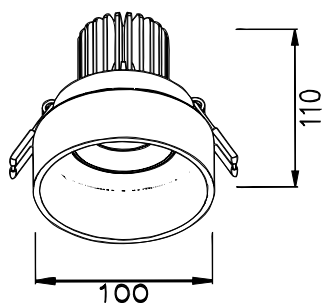

- Aluminium housing with corrosion resistant powdercoat
- 3mm toughened glass diffuser
- Cut out : $\Phi 90-95\text{mm}$
- CE/SAA/IP20/IP65
- CREE/Bridgelux COB: 3000K/4000K/6000K/CRI $\geq 80/90$
- Beam Angle: 12°/24°/36°/60°
- Input: 220-240Vac/WT:-20~+50° C
- Warranty: 3/5 years

- **CODE - IP20** **COLOR**
 DLRADJB10033020 BLACK
 DLRADJW10033020 WHITE
POWER: 1x5/10/15W

- **CODE - IP65** **COLOR**
 DLRADJB10033065 BLACK
 DLRADJW10033065 WHITE
POWER: 1x5/10/15W

• **PHOTOMETRIC [Unit:: cd]**

• **PERFORMANCE**

- 1x5W - 36V - 150mA - 554lm
- 1x10W - 36V - 250mA - 1112lm
- 1x15W - 36V - 350mA - 1629lm