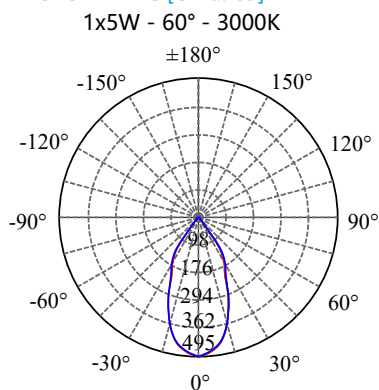

- Aluminium housing with corrosion resistant powdercoat
- 3mm toughened glass diffuser
- Cut out : $\Phi 90-95\text{mm}$
- CE/SAA/IP20/IP65
- CREE/Bridgelux COB: 3000K/4000K/6000K/CRI $\geq 80/90$
- Beam Angle: 12°/24°/36°/60°
- Input: 220-240Vac/WT:-20~+50° C
- Warranty: 3/5 years

- **CODE - IP20** **COLOR**
 DLRADJB10033020 BLACK
 DLRADJW10033020 WHITE
POWER: 1x5/10/15W

- **CODE - IP65** **COLOR**
 DLRADJB10033065 BLACK
 DLRADJW10033065 WHITE
POWER: 1x5/10/15W

• **PHOTOMETRIC [Unit:: cd]**

• **PERFORMANCE**

- 1x5W - 36V - 150mA - 554lm
- 1x10W - 36V - 250mA - 1112lm
- 1x15W - 36V - 350mA - 1629lm