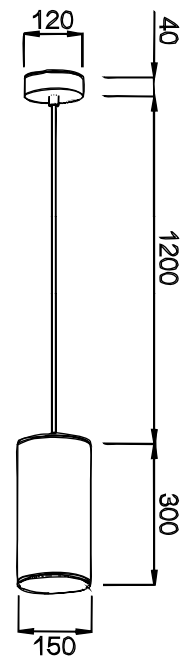

- **CODE - IP20**   **COLOR**
- PDRAB153020   BLACK
- PDRABW153020   BLACK+WHITE
- PDRABG153020   BLACK+GOLD
- PDRAW153020   WHITE
- PDRAWB153020   WHITE+BLACK
- PDRAWG153020   WHITE+GOLD

POWER: 1x15/20/30W

- **CODE - IP65**   **COLOR**
- PDRAB153065   BLACK
- PDRABW153065   BLACK+WHITE
- PDRABG153065   BLACK+GOLD
- PDRAW153065   WHITE
- PDRAWB153065   WHITE+BLACK
- PDRAWG153065   WHITE+GOLD

POWER: 1x15/20/30W