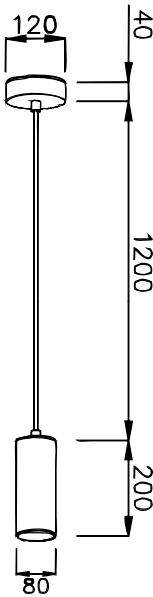

- Aluminium housing with corrosion resistant powdercoat
- 3mm toughened glass diffuser
- CE/SAA/IP20/IP65/Class 1
- CREE/Bridgelux COB: 3000K/4000K/6000K/CRI≥80/90
- Beam Angle: 12°/24°/36°/60°
- Input: 220-240Vac/WT:-20~+50° C
- Warranty: 3/5 years

- **CODE - IP20** **COLOR**
- PDRBB081520 BLACK
- PDRBW081520 WHITE
- POWER: 1x5/10W**

- **CODE - IP20** **COLOR**
- PDRBB082020 BLACK
- PDRBW082020 WHITE
- POWER: 1x5/10W**

- **CODE - IP20** **COLOR**
- PDRBB083020 BLACK
- PDRBW083020 WHITE
- POWER: 1x5/10W**

- **CODE - IP65** **COLOR**
- PDRBB081565 BLACK
- PDRBW081565 WHITE
- POWER: 1x5/10W**

- **CODE - IP65** **COLOR**
- PDRBB082065 BLACK
- PDRBW082065 WHITE
- POWER: 1x5/10W**

- **CODE - IP65** **COLOR**
- PDRBB083065 BLACK
- PDRBW083065 WHITE
- POWER: 1x5/10W**

• **PHOTOMETRIC [Unit: cd]**

• **PERFORMANCE**

- 1x5W - 36V - 150mA - 554lm
- 1x10W - 36V - 250mA - 1112lm