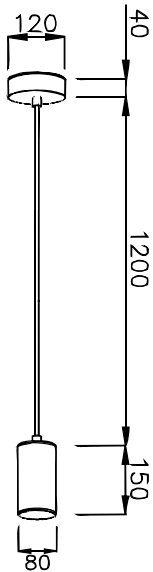

- Aluminium housing with corrosion resistant powdercoat
- 3mm toughened glass diffuser
- CE/SAA/IP20/IP65/Class 1
- CREE/Bridgelux COB: 3000K/4000K/6000K/CRI≥80/90
- Beam Angle: 12°/24°/36°/60°
- Input: 220-240Vac/WT:-20~+50° C
- Warranty: 3/5 years

- **CODE - IP20** **COLOR**
- PDRBB081520 BLACK
- PDRBW081520 WHITE
- POWER: 1x5/10W**

- **CODE - IP20** **COLOR**
- PDRBB082020 BLACK
- PDRBW082020 WHITE
- POWER: 1x5/10W**

- **CODE - IP20** **COLOR**
- PDRBB083020 BLACK
- PDRBW083020 WHITE
- POWER: 1x5/10W**

- **CODE - IP65** **COLOR**
- PDRBB081565 BLACK
- PDRBW081565 WHITE
- POWER: 1x5/10W**

- **CODE - IP65** **COLOR**
- PDRBB082065 BLACK
- PDRBW082065 WHITE
- POWER: 1x5/10W**

- **CODE - IP65** **COLOR**
- PDRBB083065 BLACK
- PDRBW083065 WHITE
- POWER: 1x5/10W**

• **PHOTOMETRIC [Unit: cd]**

• **PERFORMANCE**

- 1x5W - 36V - 150mA - 554lm
- 1x10W - 36V - 250mA - 1112lm