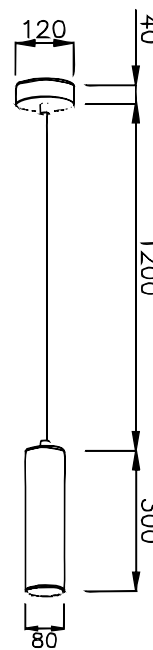

- Aluminium housing with corrosion resistant powdercoat
- 3mm toughened glass diffuser
- CE/SAA/IP20/IP65/Class 1
- CREE/Bridgelux COB: 3000K/4000K/6000K/CRI≥80/90
- Beam Angle: 12°/24°/36°/60°
- Input: 220-240Vac/WT:-20~+50° C
- Warranty: 3/5 years

- **CODE - IP20** **COLOR**
- PDRBB081520 BLACK
- PDRBW081520 WHITE
- POWER: 1x5/10W**

- **CODE - IP20** **COLOR**
- PDRBB082020 BLACK
- PDRBW082020 WHITE
- POWER: 1x5/10W**

- **CODE - IP20** **COLOR**
- PDRBB083020 BLACK
- PDRBW083020 WHITE
- POWER: 1x5/10W**

- **CODE - IP65** **COLOR**
- PDRBB081565 BLACK
- PDRBW081565 WHITE
- POWER: 1x5/10W**

- **CODE - IP65** **COLOR**
- PDRBB082065 BLACK
- PDRBW082065 WHITE
- POWER: 1x5/10W**

- **CODE - IP65** **COLOR**
- PDRBB083065 BLACK
- PDRBW083065 WHITE
- POWER: 1x5/10W**

• **PHOTOMETRIC [Unit: cd]**

• **PERFORMANCE**

- 1x5W - 36V - 150mA - 554lm
- 1x10W - 36V - 250mA - 1112lm