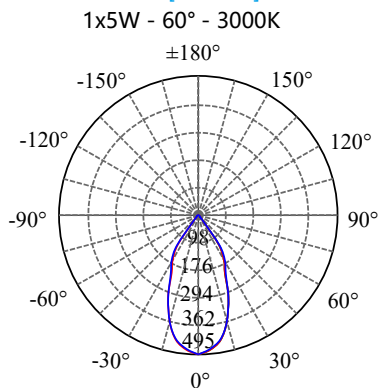

• **PHOTOMETRIC [Unit: cd]**

• **PERFORMANCE**

- 1x5W - 36V - 150mA - 554lm
- 1x10W - 36V - 250mA - 1112lm