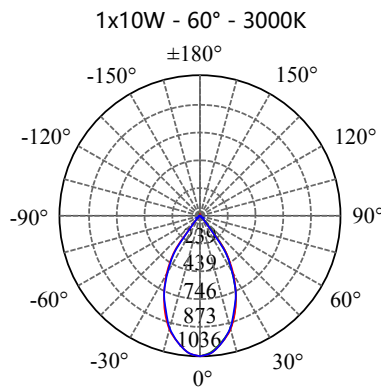

• **PHOTOMETRIC [Unit: cd]**

• **PERFORMANCE**

- 1x5W - 36V - 150mA - 554lm
- 1x10W - 36V - 250mA - 1112lm