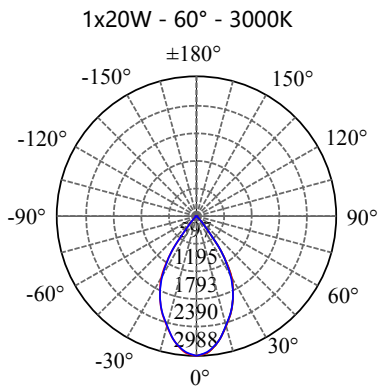

- Aluminium housing with corrosion resistant powdercoat
- 3mm toughened glass diffuser
- Cut out : $\Phi 135-145\text{mm}$
- CE/SAA/IP20/IP65
- CREE/Bridgelux COB: 3000K/4000K/6000K/CRI $\geq 80/90$
- Beam Angle: 12°/24°/36°/60°
- Input: 220-240Vac/WT:-20~+50° C
- Warranty: 3/5 years

- **CODE - IP20** **COLOR**
DLRADJB15055020 BLACK
DLRADJW15055020 WHITE
POWER: 1x15/20/25W

- **CODE - IP65** **COLOR**
DLRADJB15055065 BLACK
DLRADJW15055065 WHITE
POWER: 1x15/20/25W

• **PHOTOMETRIC [Unit:: cd]**

• **PERFORMANCE**

- 1x15W - 36V - 350mA - 1743lm
- 1x20W - 36V - 500mA - 2385lm
- 1x25W - 36V - 650mA - 2756lm