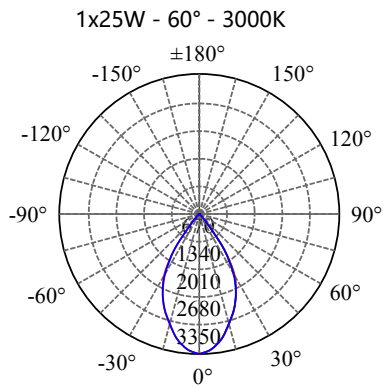

- Aluminium housing with corrosion resistant powdercoat
- 3mm toughened glass diffuser
- Cut out : $\Phi 135-145\text{mm}$
- CE/SAA/IP20/IP65
- CREE/Bridgelux COB: 3000K/4000K/6000K/CRI $\geq 80/90$
- Beam Angle: 12°/24°/36°/60°
- Input: 220-240Vac/WT:-20~+50° C
- Warranty: 3/5 years

- **CODE - IP20** **COLOR**
DLRADJB15055020 BLACK
DLRADJW15055020 WHITE
POWER: 1x15/20/25W

- **CODE - IP65** **COLOR**
DLRADJB15055065 BLACK
DLRADJW15055065 WHITE
POWER: 1x15/20/25W

• **PHOTOMETRIC [Unit:: cd]**

• **PERFORMANCE**

- 1x15W - 36V - 350mA - 1743lm
- 1x20W - 36V - 500mA - 2385lm
- 1x25W - 36V - 650mA - 2756lm