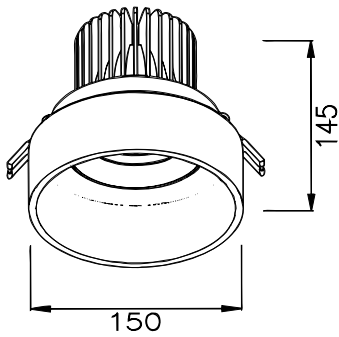

- Aluminium housing with corrosion resistant powdercoat
- 3mm toughened glass diffuser
- Cut out : $\Phi 135-145\text{mm}$
- CE/SAA/IP20/IP65
- CREE/Bridgelux COB: 3000K/4000K/6000K/CRI $\geq 80/90$
- Beam Angle: 12°/24°/36°/60°
- Input: 220-240Vac/WT:-20~+50° C
- Warranty: 3/5 years

- **CODE - IP20** **COLOR**
DLRADJB15055020 BLACK
DLRADJW15055020 WHITE
POWER: 1x15/20/25W

- **CODE - IP65** **COLOR**
DLRADJB15055065 BLACK
DLRADJW15055065 WHITE
POWER: 1x15/20/25W

• **PHOTOMETRIC [Unit:: cd]**

• **PERFORMANCE**

- 1x15W - 36V - 350mA - 1743lm
- 1x20W - 36V - 500mA - 2385lm
- 1x25W - 36V - 650mA - 2756lm