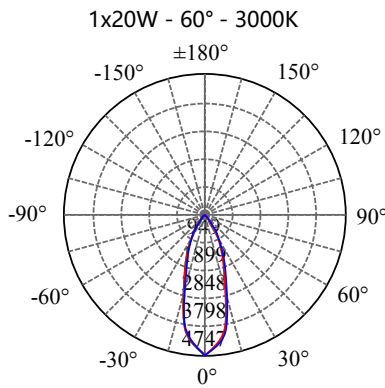

- Aluminium housing with corrosion resistant powdercoat
- 3mm toughened glass diffuser
- Cut out : $\Phi 135-145\text{mm}$
- CE/SAA/IP20/IP65
- CREE/Bridgelux COB: 3000K/4000K/6000K/CRI $\geq 80/90$
- Beam Angle: 12°/24°/36°/60°
- Input: 220-240Vac/WT:-20~+50° C
- Warranty: 3/5 years

- **CODE - IP20** **COLOR**
DLRADJB15055020 BLACK
DLRADJW15055020 WHITE
POWER: 1x15/20/25W

- **CODE - IP65** **COLOR**
DLRADJB15055065 BLACK
DLRADJW15055065 WHITE
POWER: 1x15/20/25W

• **PHOTOMETRIC [Unit:: cd]**

• **PERFORMANCE**

- 1x15W - 36V - 350mA - 1743lm
- 1x20W - 36V - 500mA - 2385lm
- 1x25W - 36V - 650mA - 2756lm