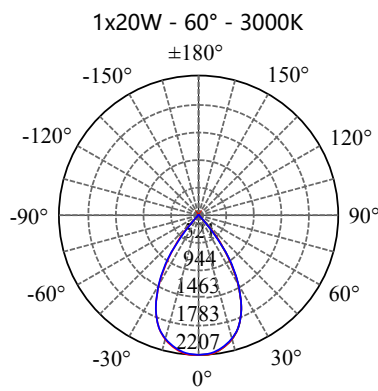

- Aluminium housing with corrosion resistant powdercoat
- 3mm toughened glass diffuser
- Cut out : $\Phi 140-145\text{mm}$
- CE/SAA/IP20/IP65
- CREE/Bridgelux COB: 3000K/4000K/6000K/CRI $\geq 80/90$
- Beam Angle: 12°/24°/36°/60°
- Input: 220-240Vac/WT:-20~+50° C
- Warranty: 3/5 years

- **CODE - IP20** **COLOR**
DLRB15083020 BLACK
DLRW15083020 WHITE

POWER: 1x15/20/30W

- **CODE - IP65** **COLOR**
DLRB15083065 BLACK
DLRW15083065 WHITE

POWER: 1x15/20/30W

• **PHOTOMETRIC [Unit:: cd]**

• **PERFORMANCE**