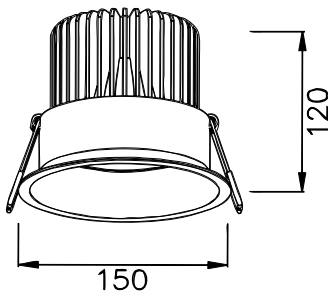

- Aluminium housing with corrosion resistant powdercoat
- 3mm toughened glass diffuser
- Cut out : $\Phi 140-145\text{mm}$
- CE/SAA/IP20/IP65
- CREE/Bridgelux COB: 3000K/4000K/6000K/CRI $\geq 80/90$
- Beam Angle: 12°/24°/36°/60°
- Input: 220-240Vac/WT:-20~+50° C
- Warranty: 3/5 years

- **CODE - IP20** **COLOR**
DLRB15083020 BLACK
DLRW15083020 WHITE

POWER: 1x15/20/30W

- **CODE - IP65** **COLOR**
DLRB15083065 BLACK
DLRW15083065 WHITE

POWER: 1x15/20/30W

• **PHOTOMETRIC [Unit:: cd]**

• **PERFORMANCE**

- 1x15W - 36V - 350mA - 1723lm
- 1x20W - 36V - 500mA - 2335lm
- 1x30W - 36V - 750mA - 3508lm