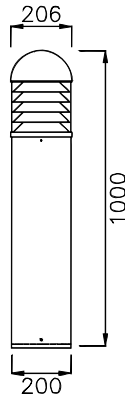

- Aluminium housing with corrosion resistant powdercoat
- 4mm thick PMMA diffuser
- CE/SAA/IP65/IK08/Class 1
- CREE/Bridgelux COB: 3000K/4000K/6000K/CRI≥80/90
- Input: 220-240Vac/WT:-20~+50° C
- Warranty: 3 years

- **CODE - IP65**    **COLOR**  
BLRDLB2060    BLACK  
BLRDLG2060    GREY

**POWER:**1x20/30W

- **CODE - IP65**    **COLOR**  
BLRDLB20100    BLACK  
BLRDLG20100    GREY

**POWER:**1x20/30W

• **PHOTOMETRIC [Unit::cd]**

• **PERFORMANCE**

1x20W - 36V - 500mA - 1185lm  
1x30W - 36V - 750mA - 1783lm