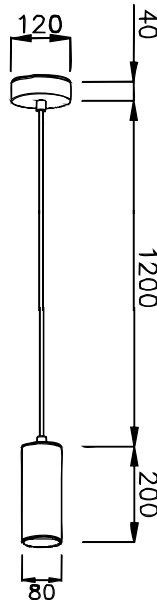

- **CODE - IP20**   **COLOR**
- PDRAB082020   BLACK
- PDRABW082020   BLACK+WHITE
- PDRABG082020   BLACK+GOLD
- PDRAW082020   WHITE
- PDRAWB082020   WHITE+BLACK
- PDRAWG082020   WHITE+GOLD

POWER: 1x5/10W

- **CODE - IP65**   **COLOR**
- PDRAB082065   BLACK
- PDRABW082065   BLACK+WHITE
- PDRABG082065   BLACK+GOLD
- PDRAW082065   WHITE
- PDRAWB082065   WHITE+BLACK
- PDRAWG082065   WHITE+GOLD

POWER: 1x5/10W