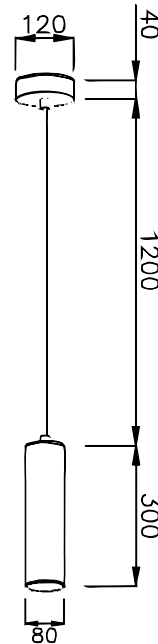

- **CODE - IP20**   **COLOR**
- PDRAB083020   BLACK
- PDRABW083020   BLACK+WHITE
- PDRABG083020   BLACK+GOLD
- PDRAW083020   WHITE
- PDRAWB083020   WHITE+BLACK
- PDRAWG083020   WHITE+GOLD

POWER: 1x5/10W

- **CODE - IP65**   **COLOR**
- PDRAB083065   BLACK
- PDRABW083065   BLACK+WHITE
- PDRABG083065   BLACK+GOLD
- PDRAW083065   WHITE
- PDRAWB083065   WHITE+BLACK
- PDRAWG083065   WHITE+GOLD

POWER: 1x5/10W