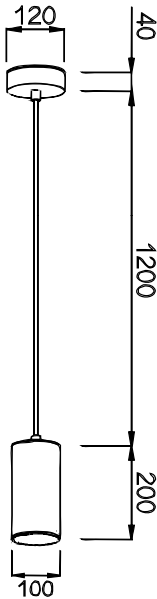

- Aluminium housing with corrosion resistant powdercoat
- 3mm toughened glass diffuser
- CE/SAA/IP20/IP65/Class 1
- CREE/Bridgelux COB: 3000K/4000K/6000K/CRI≥80/90
- Beam Angle: 12°/24°/36°/60°
- Input: 220-240Vac/WT:-20~+50° C
- Warranty: 3/5 years

- **CODE - IP20** **COLOR**
- PDRBB101520 BLACK
- PDRBW101520 WHITE
- POWER:** 1x5/10/15W

- **CODE - IP20** **COLOR**
- PDRBB102020 BLACK
- PDRBW102020 WHITE
- POWER:** 1x5/10/15W

- **CODE - IP20** **COLOR**
- PDRBB103020 BLACK
- PDRBW103020 WHITE
- POWER:** 1x5/10/15W

- **CODE - IP65** **COLOR**
- PDRBB101565 BLACK
- PDRBW101565 WHITE
- POWER:** 1x5/10/15W

- **CODE - IP65** **COLOR**
- PDRBB102065 BLACK
- PDRBW102065 WHITE
- POWER:** 1x5/10/15W

- **CODE - IP65** **COLOR**
- PDRBB103065 BLACK
- PDRBW103065 WHITE
- POWER:** 1x5/10/15W

• **PHOTOMETRIC [Unit: cd]**

• **PERFORMANCE**

- 1x5W - 36V - 150mA - 577lm
- 1x10W - 36V - 250mA - 1152lm
- 1x15W - 36V - 350mA - 1725lm