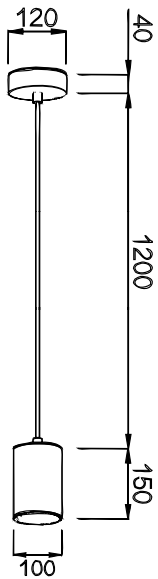

- Aluminium housing with corrosion resistant powdercoat
- 3mm toughened glass diffuser
- CE/SAA/IP20/IP65/Class 1
- CREE/Bridgelux COB: 3000K/4000K/6000K/CRI≥80/90
- Beam Angle: 12°/24°/36°/60°
- Input: 220-240Vac/WT:-20~+50° C
- Warranty: 3/5 years

- **CODE - IP20** **COLOR**
- PDRBB101520 BLACK
- PDRBW101520 WHITE
- POWER:** 1x5/10/15W

- **CODE - IP20** **COLOR**
- PDRBB102020 BLACK
- PDRBW102020 WHITE
- POWER:** 1x5/10/15W

- **CODE - IP20** **COLOR**
- PDRBB103020 BLACK
- PDRBW103020 WHITE
- POWER:** 1x5/10/15W

- **CODE - IP65** **COLOR**
- PDRBB101565 BLACK
- PDRBW101565 WHITE
- POWER:** 1x5/10/15W

- **CODE - IP65** **COLOR**
- PDRBB102065 BLACK
- PDRBW102065 WHITE
- POWER:** 1x5/10/15W

- **CODE - IP65** **COLOR**
- PDRBB103065 BLACK
- PDRBW103065 WHITE
- POWER:** 1x5/10/15W

• **PHOTOMETRIC [Unit: cd]**

• **PERFORMANCE**

- 1x5W - 36V - 150mA - 577lm
- 1x10W - 36V - 250mA - 1152lm
- 1x15W - 36V - 350mA - 1725lm