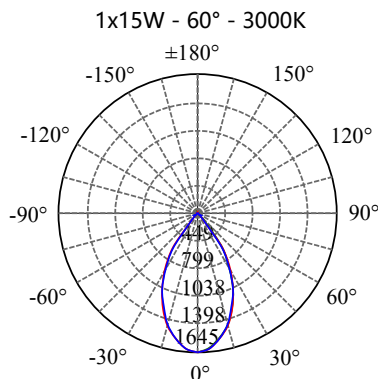

• **PHOTOMETRIC [Unit: cd]**

• **PERFORMANCE**

- 1x5W - 36V - 150mA - 577lm
- 1x10W - 36V - 250mA - 1152lm
- 1x15W - 36V - 350mA - 1725lm