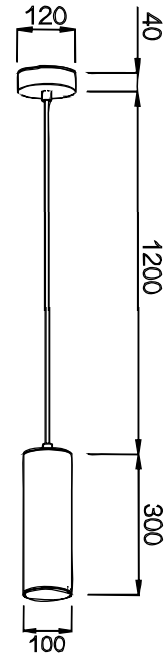

- Aluminium housing with corrosion resistant powdercoat
- 3mm toughened glass diffuser
- CE/SAA/IP20/IP65/Class 1
- CREE/Bridgelux COB: 3000K/4000K/6000K/CRI≥80/90
- Beam Angle: 12°/24°/36°/60°
- Input: 220-240Vac/WT:-20~+50° C
- Warranty: 3/5 years

- **CODE - IP20** **COLOR**
- PDRBB101520 BLACK
- PDRBW101520 WHITE
- POWER:** 1x5/10/15W

- **CODE - IP20** **COLOR**
- PDRBB102020 BLACK
- PDRBW102020 WHITE
- POWER:** 1x5/10/15W

- **CODE - IP20** **COLOR**
- PDRBB103020 BLACK
- PDRBW103020 WHITE
- POWER:** 1x5/10/15W

- **CODE - IP65** **COLOR**
- PDRBB101565 BLACK
- PDRBW101565 WHITE
- POWER:** 1x5/10/15W

- **CODE - IP65** **COLOR**
- PDRBB102065 BLACK
- PDRBW102065 WHITE
- POWER:** 1x5/10/15W

- **CODE - IP65** **COLOR**
- PDRBB103065 BLACK
- PDRBW103065 WHITE
- POWER:** 1x5/10/15W

• **PHOTOMETRIC [Unit: cd]**

• **PERFORMANCE**

- 1x5W - 36V - 150mA - 577lm
- 1x10W - 36V - 250mA - 1152lm
- 1x15W - 36V - 350mA - 1725lm