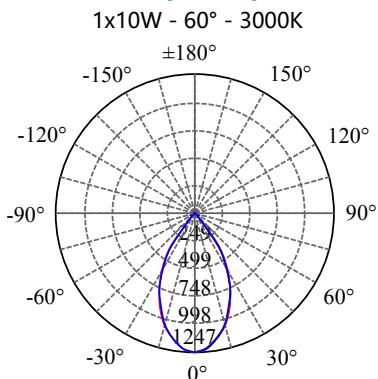

• **PHOTOMETRIC [Unit: cd]**

• **PERFORMANCE**

- 1x5W - 36V - 150mA - 577lm
- 1x10W - 36V - 250mA - 1152lm
- 1x15W - 36V - 350mA - 1725lm