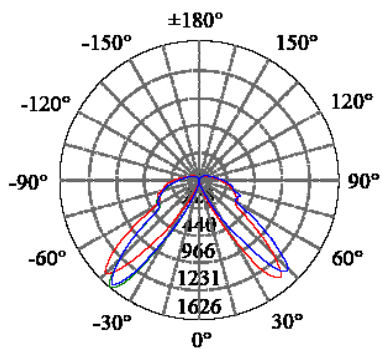

• **PHOTOMETRIC [Unit::cd]**

1x20W - 3000K

• **PERFORMANCE**

1x20W - 36V - 500mA - 1825lm
1x30W - 36V - 750mA - 2738lm