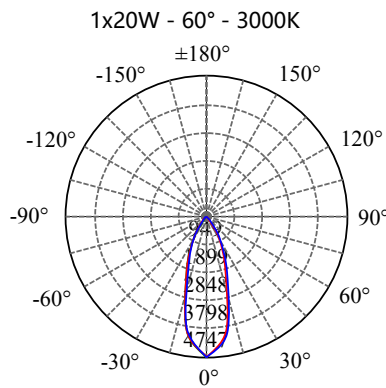

- Aluminium housing with corrosion resistant powdercoat
- 3mm toughened glass diffuser
- Cut out : $\Phi 135-145\text{mm}$
- CE/SAA/IP20/IP65
- CREE/Bridgelux COB: 3000K/4000K/6000K/CRI $\geq 80/90$
- Beam Angle: 12°/24°/36°/60°
- Input: 220-240Vac/WT:-20~+50° C
- Warranty: 3/5 years

- **CODE - IP20** **COLOR**
DLRADJB15171720 BLACK
DLRADJW15171720 WHITE
POWER: 1x15/20/25W

- **CODE - IP65** **COLOR**
DLRADJB15171765 BLACK
DLRADJW15171765 WHITE
POWER: 1x15/20/25W

• **PHOTOMETRIC [Unit:: cd]**

• **PERFORMANCE**

- 1x15W - 36V - 350mA - 1743lm
- 1x20W - 36V - 500mA - 2385lm
- 1x25W - 36V - 650mA - 2756lm