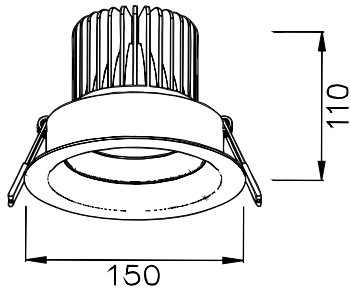

- Aluminium housing with corrosion resistant powdercoat
- 3mm toughened glass diffuser
- Cut out : $\Phi 135-145\text{mm}$
- CE/SAA/IP20/IP65
- CREE/Bridgelux COB: 3000K/4000K/6000K/CRI $\geq 80/90$
- Beam Angle: 12°/24°/36°/60°
- Input: 220-240Vac/WT:-20~+50° C
- Warranty: 3/5 years

- **CODE - IP20** **COLOR**
DLRADJB15171720 BLACK
DLRADJW15171720 WHITE
POWER: 1x15/20/25W

- **CODE - IP65** **COLOR**
DLRADJB15171765 BLACK
DLRADJW15171765 WHITE
POWER: 1x15/20/25W

• **PHOTOMETRIC [Unit:: cd]**

• **PERFORMANCE**

- 1x15W - 36V - 350mA - 1743lm
- 1x20W - 36V - 500mA - 2385lm
- 1x25W - 36V - 650mA - 2756lm