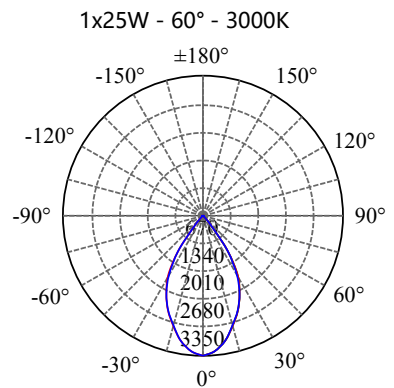

- Aluminium housing with corrosion resistant powdercoat
- 3mm toughened glass diffuser
- Cut out : $\Phi 135-145\text{mm}$
- CE/SAA/IP20/IP65
- CREE/Bridgelux COB: 3000K/4000K/6000K/CRI $\geq 80/90$
- Beam Angle: 12°/24°/36°/60°
- Input: 220-240Vac/WT:-20~+50° C
- Warranty: 3/5 years

- **CODE - IP20** **COLOR**
DLRADJB15171720 BLACK
DLRADJW15171720 WHITE
POWER: 1x15/20/25W

- **CODE - IP65** **COLOR**
DLRADJB15171765 BLACK
DLRADJW15171765 WHITE
POWER: 1x15/20/25W

• **PHOTOMETRIC [Unit:: cd]**

• **PERFORMANCE**

- 1x15W - 36V - 350mA - 1743lm
- 1x20W - 36V - 500mA - 2385lm
- 1x25W - 36V - 650mA - 2756lm