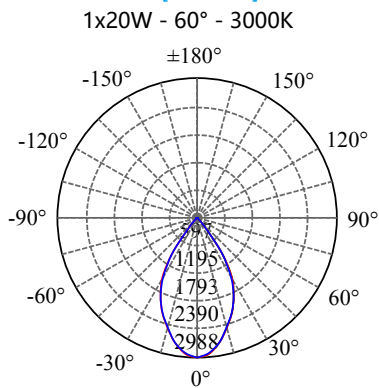

- Aluminium housing with corrosion resistant powdercoat
- 3mm toughened glass diffuser
- Cut out : $\Phi 135-145\text{mm}$
- CE/SAA/IP20/IP65
- CREE/Bridgelux COB: 3000K/4000K/6000K/CRI $\geq 80/90$
- Beam Angle: 12°/24°/36°/60°
- Input: 220-240Vac/WT:-20~+50° C
- Warranty: 3/5 years

- **CODE - IP20** **COLOR**
DLRADJB15171720 BLACK
DLRADJW15171720 WHITE
POWER: 1x15/20/25W

- **CODE - IP65** **COLOR**
DLRADJB15171765 BLACK
DLRADJW15171765 WHITE
POWER: 1x15/20/25W

• **PHOTOMETRIC [Unit:: cd]**

• **PERFORMANCE**

- 1x15W - 36V - 350mA - 1743lm
- 1x20W - 36V - 500mA - 2385lm
- 1x25W - 36V - 650mA - 2756lm