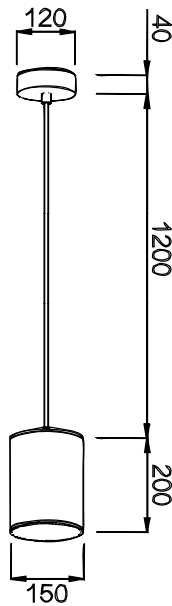

- Aluminium housing with corrosion resistant powdercoat
- 3mm toughened glass diffuser
- CE/SAA/IP20/IP65/Class 1
- CREE/Bridgelux COB: 3000K/4000K/6000K/CRI≥80/90
- Beam Angle: 12°/24°/36°/60°
- Input: 220-240Vac/WT:-20~+50° C
- Warranty: 3/5 years

- **CODE - IP20** **COLOR**
PDRBB151520 BLACK
PDRBW151520 WHITE
POWER: 1x15/20W

- **CODE - IP20** **COLOR**
PDRBB152020 BLACK
PDRBW152020 WHITE
POWER: 1x15/20/30W

- **CODE - IP20** **COLOR**
PDRBB153020 BLACK
PDRBW153020 WHITE
POWER: 1x15/20/30W

- **CODE - IP65** **COLOR**
PDRBB151565 BLACK
PDRBW151565 WHITE
POWER: 1x15/20W

- **CODE - IP65** **COLOR**
PDRBB152065 BLACK
PDRBW152065 WHITE
POWER: 1x15/20/30W

- **CODE - IP65** **COLOR**
PDRBB153065 BLACK
PDRBW153065 WHITE
POWER: 1x15/20/30W

- **PERFORMANCE**
1x15W - 36V - 350mA - 1723lm
1x20W - 36V - 500mA - 2335lm
1x30W - 36V - 750mA - 3508lm