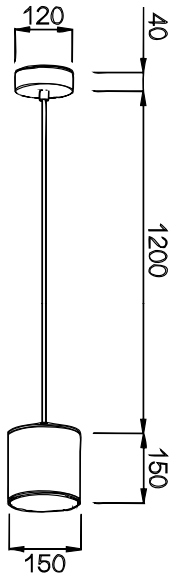

- Aluminium housing with corrosion resistant powdercoat
- 3mm toughened glass diffuser
- CE/SAA/IP20/IP65/Class 1
- CREE/Bridgelux COB: 3000K/4000K/6000K/CRI≥80/90
- Beam Angle: 12°/24°/36°/60°
- Input: 220-240Vac/WT:-20~+50° C
- Warranty: 3/5 years

- **CODE - IP20** **COLOR**
PDRBB151520 BLACK
PDRBW151520 WHITE
POWER: 1x15/20W

- **CODE - IP20** **COLOR**
PDRBB152020 BLACK
PDRBW152020 WHITE
POWER: 1x15/20/30W

- **CODE - IP20** **COLOR**
PDRBB153020 BLACK
PDRBW153020 WHITE
POWER: 1x15/20/30W

- **CODE - IP65** **COLOR**
PDRBB151565 BLACK
PDRBW151565 WHITE
POWER: 1x15/20W

- **CODE - IP65** **COLOR**
PDRBB152065 BLACK
PDRBW152065 WHITE
POWER: 1x15/20/30W

- **CODE - IP65** **COLOR**
PDRBB153065 BLACK
PDRBW153065 WHITE
POWER: 1x15/20/30W

- **PERFORMANCE**
1x15W - 36V - 350mA - 1723lm
1x20W - 36V - 500mA - 2335lm
1x30W - 36V - 750mA - 3508lm