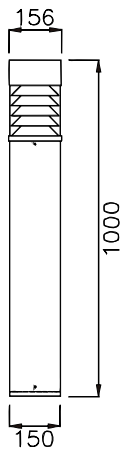

- Aluminium housing with corrosion resistant powdercoat
- 4mm thick PMMA diffuser
- CE/SAA/IP65/IK08/Class 1
- CREE/Bridgelux COB: 3000K/4000K/6000K/CRI≥80/90
- Input: 220-240Vac/WT:-20~+50° C
- Warranty: 3 years

- **CODE - IP65** **COLOR**
 BLRFLB1560 BLACK
 BLRFLG1560 GREY

POWER:1x15/20W

- **CODE - IP65** **COLOR**
 BLRFLB15100 BLACK
 BLRFLG15100 GREY

POWER:1x15/20W

• **PHOTOMETRIC [Unit: cd]**

• **PERFORMANCE**

- 1x15W - 36V - 350mA - 872lm
- 1x20W - 36V - 500mA - 1165lm