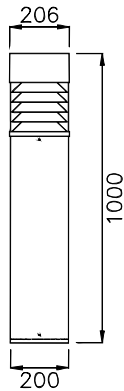

- Aluminium housing with corrosion resistant powdercoat
- 4mm thick PMMA diffuser
- CE/SAA/IP65/IK08/Class 1
- CREE/Bridgelux COB: 3000K/4000K/6000K/CRI≥80/90
- Input: 220-240Vac/WT:-20~+50° C
- Warranty: 3 years

- **CODE - IP65** **COLOR**
 BLRFLB2060 BLACK
 BLRFLG2060 GREY

POWER:1x20/30W

- **CODE - IP65** **COLOR**
 BLRFLB20100 BLACK
 BLRFLG20100 GREY

POWER:1x20/30W

• **PHOTOMETRIC [Unit::cd]**

• **PERFORMANCE**

- 1x20W - 36V - 500mA - 1185lm
- 1x30W - 36V - 750mA - 1783m