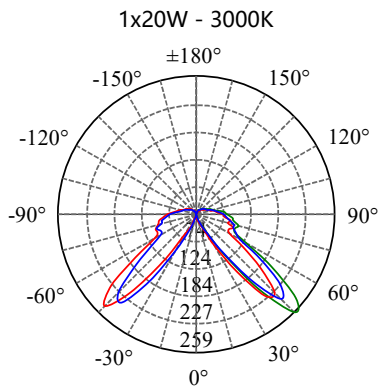

- **CODE - IP65** **COLOR**
 BLRFLB2060 BLACK
 BLRFLG2060 GREY

POWER:1x20/30W

- **CODE - IP65** **COLOR**
 BLRFLB20100 BLACK
 BLRFLG20100 GREY

POWER:1x20/30W

• **PHOTOMETRIC [Unit::cd]**

• **PERFORMANCE**

- 1x20W - 36V - 500mA - 1185lm
- 1x30W - 36V - 750mA - 1783m