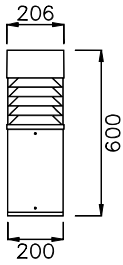

- **CODE - IP65** **COLOR**
 BLRFLB2060 BLACK
 BLRFLG2060 GREY

POWER:1x20/30W

- **CODE - IP65** **COLOR**
 BLRFLB20100 BLACK
 BLRFLG20100 GREY

POWER:1x20/30W

• **PHOTOMETRIC [Unit::cd]**

• **PERFORMANCE**

- 1x20W - 36V - 500mA - 1185lm
- 1x30W - 36V - 750mA - 1783m