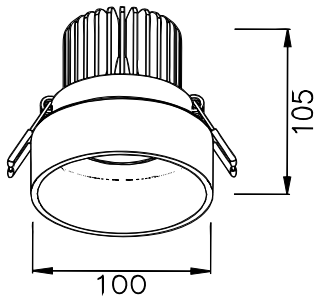

- Aluminium housing with corrosion resistant powdercoat
- 3mm toughened glass diffuser
- Cut out : $\Phi 90-95\text{mm}$
- CE/SAA/IP20/IP65
- CREE/Bridgelux COB: 3000K/4000K/6000K/CRI $\geq 80/90$
- Beam Angle: 12°/24°/36°/60°
- Input: 220-240Vac/WT:-20~+50° C
- Warranty: 3/5 years

- **CODE - IP20** **COLOR**
RDRBB10033020 BLACK
RDRBW10033020 WHITE

POWER: 1x5/10/15W

- **CODE - IP65** **COLOR**
RDRBB10033065 BLACK
RDRBW10033065 WHITE

POWER: 1x5/10/15W

• **PHOTOMETRIC [Unit:: cd]**

• **PERFORMANCE**

- 1x5W - 36V - 150mA - 554lm
- 1x10W - 36V - 250mA - 1112lm
- 1x15W - 36V - 350mA - 1629lm