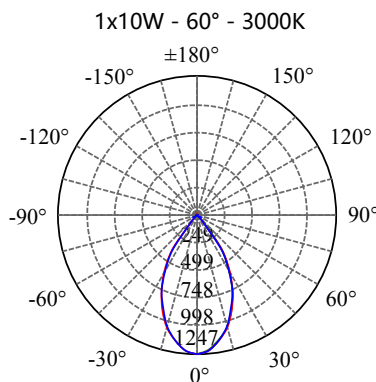

- Aluminium housing with corrosion resistant powdercoat
- 3mm toughened glass diffuser
- Cut out : $\Phi 90-95\text{mm}$
- CE/SAA/IP20/IP65
- CREE/Bridgelux COB: 3000K/4000K/6000K/CRI $\geq 80/90$
- Beam Angle: 12°/24°/36°/60°
- Input: 220-240Vac/WT:-20~+50° C
- Warranty: 3/5 years

- **CODE - IP20** **COLOR**
RDRBB10033020 BLACK
RDRBW10033020 WHITE

POWER: 1x5/10/15W

- **CODE - IP65** **COLOR**
RDRBB10033065 BLACK
RDRBW10033065 WHITE

POWER: 1x5/10/15W

• **PHOTOMETRIC [Unit:: cd]**

• **PERFORMANCE**