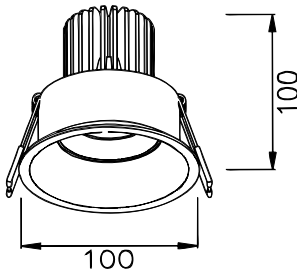

- Aluminium housing with corrosion resistant powdercoat
- 3mm toughened glass diffuser
- Cut out : $\Phi 90-95\text{mm}$
- CE/SAA/IP20/IP65
- CREE/Bridgelux COB: 3000K/4000K/6000K/CRI $\geq 80/90$
- Beam Angle: 12°/24°/36°/60°
- Input: 220-240Vac/WT:-20~+50° C
- Warranty: 3/5 years

- **CODE - IP20** **COLOR**
 DLRADJB10062320 BLACK
 DLRADJW10062320 WHITE
POWER: 1x5/10/15W

- **CODE - IP65** **COLOR**
 DLRADJB10062365 BLACK
 DLRADJW10062365 WHITE
POWER: 1x5/10/15W

• **PHOTOMETRIC [Unit:: cd]**

• **PERFORMANCE**

- 1x5W - 36V - 150mA - 554lm
- 1x10W - 36V - 250mA - 1112lm
- 1x15W - 36V - 350mA - 1629lm