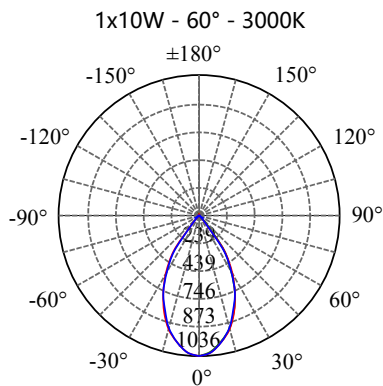

- Aluminium housing with corrosion resistant powdercoat
- 3mm toughened glass diffuser
- Cut out : $\Phi 90-95\text{mm}$
- CE/SAA/IP20/IP65
- CREE/Bridgelux COB: 3000K/4000K/6000K/CRI $\geq 80/90$
- Beam Angle: 12°/24°/36°/60°
- Input: 220-240Vac/WT:-20~+50° C
- Warranty: 3/5 years

- **CODE - IP20** **COLOR**
 DLRADJB10062320 BLACK
 DLRADJW10062320 WHITE
POWER: 1x5/10/15W

- **CODE - IP65** **COLOR**
 DLRADJB10062365 BLACK
 DLRADJW10062365 WHITE
POWER: 1x5/10/15W

• **PHOTOMETRIC [Unit:: cd]**

• **PERFORMANCE**

- 1x5W - 36V - 150mA - 554lm
- 1x10W - 36V - 250mA - 1112lm
- 1x15W - 36V - 350mA - 1629lm