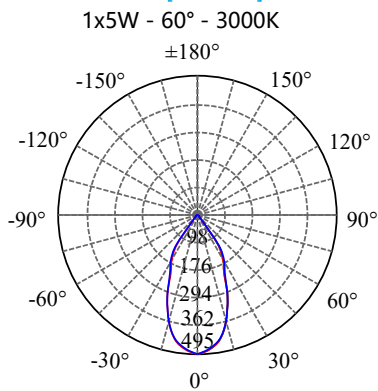

- Aluminium housing with corrosion resistant powdercoat
- 3mm toughened glass diffuser
- Cut out : $\Phi 90-95\text{mm}$
- CE/SAA/IP20/IP65
- CREE/Bridgelux COB: 3000K/4000K/6000K/CRI $\geq 80/90$
- Beam Angle: 12°/24°/36°/60°
- Input: 220-240Vac/WT:-20~+50° C
- Warranty: 3/5 years

- **CODE - IP20** **COLOR**
 DLRADJB10062320 BLACK
 DLRADJW10062320 WHITE
POWER: 1x5/10/15W

- **CODE - IP65** **COLOR**
 DLRADJB10062365 BLACK
 DLRADJW10062365 WHITE
POWER: 1x5/10/15W

• **PHOTOMETRIC [Unit:: cd]**

• **PERFORMANCE**

- 1x5W - 36V - 150mA - 554lm
- 1x10W - 36V - 250mA - 1112lm
- 1x15W - 36V - 350mA - 1629lm