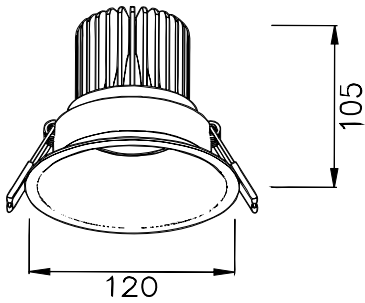

- Aluminium housing with corrosion resistant powdercoat
- 3mm toughened glass diffuser
- Cut out : $\Phi 110-115\text{mm}$
- CE/SAA/IP20/IP65
- CREE/Bridgelux COB: 3000K/4000K/6000K/CRI $\geq 80/90$
- Beam Angle: 12°/24°/36°/60°
- Input: 220-240Vac/WT:-20~+50° C
- Warranty: 3/5 years

- **CODE - IP20** **COLOR**
DLRB12073520 BLACK
DLRW12073520 WHITE

POWER: 1x10/15/18W

- **CODE - IP65** **COLOR**
DLRB12073565 BLACK
DLRW12073565 WHITE

POWER: 1x10/15/18W

• **PHOTOMETRIC [Unit:: cd]**

• **PERFORMANCE**

- 1x10W - 36V - 250mA - 1152lm
- 1x15W - 36V - 350mA - 1725lm
- 1x18W - 36V - 450mA - 2070lm