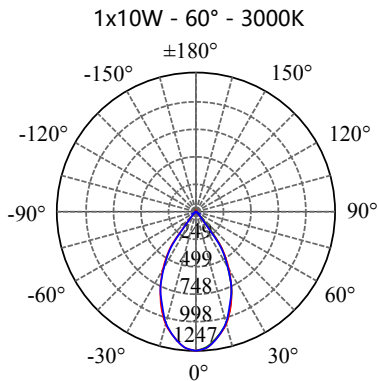

- Aluminium housing with corrosion resistant powdercoat
- 3mm toughened glass diffuser
- Cut out : $\Phi 110-115\text{mm}$
- CE/SAA/IP20/IP65
- CREE/Bridgelux COB: 3000K/4000K/6000K/CRI $\geq 80/90$
- Beam Angle: 12°/24°/36°/60°
- Input: 220-240Vac/WT:-20~+50° C
- Warranty: 3/5 years

- **CODE - IP20** **COLOR**
DLRB12073520 BLACK
DLRW12073520 WHITE

POWER: 1x10/15/18W

- **CODE - IP65** **COLOR**
DLRB12073565 BLACK
DLRW12073565 WHITE

POWER: 1x10/15/18W

• **PHOTOMETRIC [Unit:: cd]**

• **PERFORMANCE**