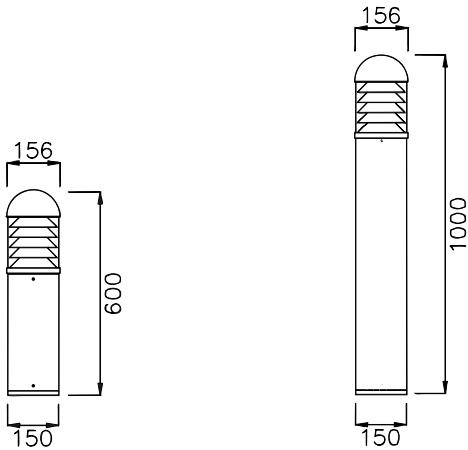

- Aluminium housing with corrosion resistant powdercoat
- 4mm thick PMMA diffuser
- CE/SAA/IP65/IK08/Class 1
- CREE/Bridgelux COB: 3000K/4000K/6000K/CRI≥80/90
- Input: 220-240Vac/WT:-20~+50° C
- Warranty: 3 years

- **CODE - IP65** **COLOR**
 BLRDLB1560 BLACK
 BLRDLG1560 GREY

POWER:1x15/20W

- **CODE - IP65** **COLOR**
 BLRDLB15100 BLACK
 BLRDLG15100 GREY

POWER:1x15/20W

• **PHOTOMETRIC [Unit: cd]**

• **PERFORMANCE**

1x15W - 36V - 350mA - 872lm
 1x20W - 36V - 500mA - 1165lm