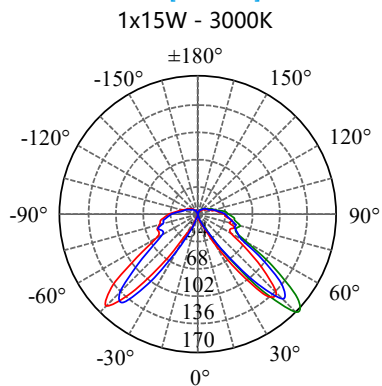

- **CODE - IP65** **COLOR**
 BLRDLB1560 BLACK
 BLRDLG1560 GREY

POWER:1x15/20W

- **CODE - IP65** **COLOR**
 BLRDLB15100 BLACK
 BLRDLG15100 GREY

POWER:1x15/20W

• **PHOTOMETRIC [Unit: cd]**

• **PERFORMANCE**

1x15W - 36V - 350mA - 872lm
 1x20W - 36V - 500mA - 1165lm