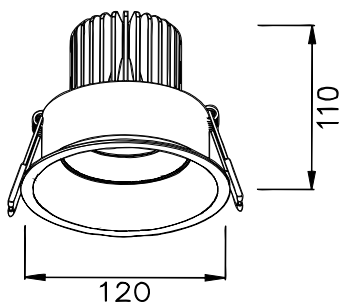

- Aluminium housing with corrosion resistant powdercoat
- 3mm toughened glass diffuser
- Cut out : $\Phi 110-115\text{mm}$
- CE/SAA/IP20/IP65
- CREE/Bridgelux COB: 3000K/4000K/6000K/CRI $\geq 80/90$
- Beam Angle: 12°/24°/36°/60°
- Input: 220-240Vac/WT:-20~+50° C
- Warranty: 3/5 years

- **CODE - IP20** **COLOR**
RDRADJB12072520 BLACK
RDRADJW12072520 WHITE

POWER: 1x10/15/18W

- **CODE - IP65** **COLOR**
RDRADJB1207265 BLACK
RDRADJW1207265 WHITE

POWER: 1x10/15/18W

• **PHOTOMETRIC [Unit:: cd]**

• **PERFORMANCE**

- 1x10W - 36V - 250mA - 1152lm
- 1x15W - 36V - 350mA - 1725lm
- 1x18W - 36V - 450mA - 2067lm