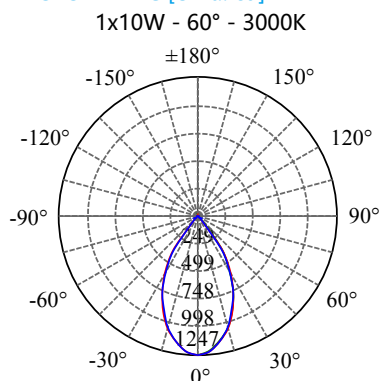

- Aluminium housing with corrosion resistant powdercoat
- 3mm toughened glass diffuser
- Cut out : $\Phi 110-115\text{mm}$
- CE/SAA/IP20/IP65
- CREE/Bridgelux COB: 3000K/4000K/6000K/CRI $\geq 80/90$
- Beam Angle: 12°/24°/36°/60°
- Input: 220-240Vac/WT:-20~+50° C
- Warranty: 3/5 years

• **PERFORMANCE**

- 1x10W - 36V - 250mA - 1152lm
- 1x15W - 36V - 350mA - 1725lm
- 1x18W - 36V - 450mA - 2067lm