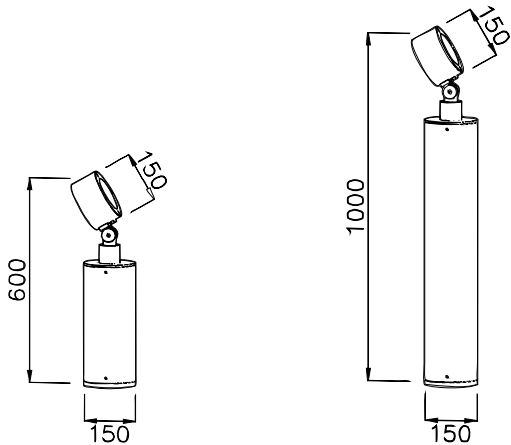

- Aluminium housing with corrosion resistant powdercoat
- 8mm thick toughened FLUSH glass diffuser
- CE/SAA/IP65/IK08/Class 1
- CREE/Bridgelux COB: 3000K/4000K/6000K/CRI≥80/90
- Input: 220-240Vac/WT:-20~+50° C
- Warranty: 3 years

- **CODE - IP65** **COLOR**
- BLRADJB1560 BLACK
- BLRADJG1560 GREY
- POWER:**1x15/20/30W

- **CODE - IP65** **COLOR**
- BLRADJB15100 BLACK
- BLRADJG15100 GREY
- POWER:**1x15/20/30W

• **PHOTOMETRIC [Unit: cd]**

• **PERFORMANCE**

- 1x15W - 36V - 350mA - 1556lm
- 1x20W - 36V - 500mA - 2039m
- 1x30W - 36V - 750mA - 3058lm