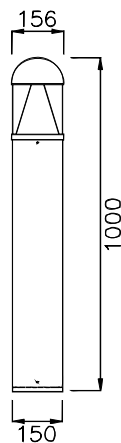

- Aluminium housing with corrosion resistant powdercoat
- 4mm thick PMMA diffuser
- CE/SAA/IP65/IK08/Class 1
- CREE/Bridgelux COB: 3000K/4000K/6000K/CRI≥80/90
- Input: 220-240Vac/WT:-20~+50° C
- Warranty: 3 years

- **CODE - IP65** **COLOR**
 BLRFLB1560 BLACK
 BLRFLG1560 GREY

POWER:1x15/20W

- **CODE - IP65** **COLOR**
 BLRFLB15100 BLACK
 BLRFLG15100 GREY

POWER:1x15/20W

• **PHOTOMETRIC [Unit: cd]**

1x15W - 3000K

• **PERFORMANCE**

1x15W - 36V - 350mA - 945lm

1x20W - 36V - 500mA - 1268lm