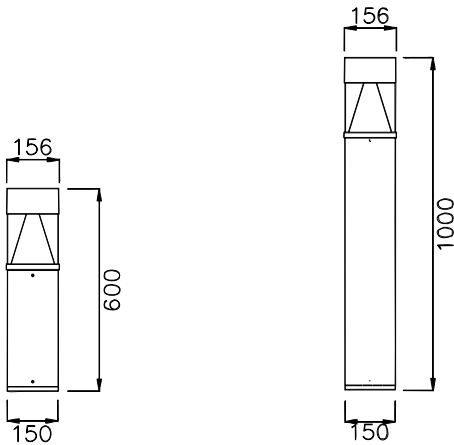

- Aluminium housing with corrosion resistant powdercoat
- 4mm thick PMMA diffuser
- CE/SAA/IP65/IK08/Class 1
- CREE/Bridgelux COB: 3000K/4000K/6000K/CRI \geq 80/90
- Input: 220-240Vac/WT:-20~+50° C
- Warranty: 3 years

- **CODE - IP65** **COLOR**
BLRFFB1560 BLACK
BLRFFG1560 GREY

POWER:1x15/20W

- **CODE - IP65** **COLOR**
BLRFFB15100 BLACK
BLRFFG15100 GREY

POWER:1x15/20W

- **PHOTOMETRIC [Unit: cd]**

- **PERFORMANCE**

1x15W - 36V - 350mA - 945lm
1x20W - 36V - 500mA - 1268lm