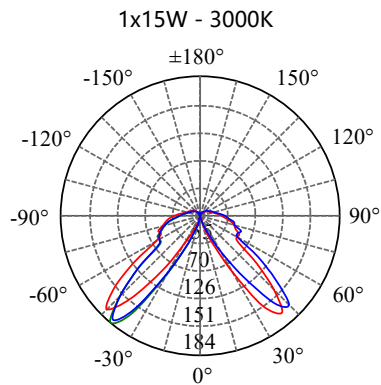

- **CODE - IP65** **COLOR**
BLRFFB1560 BLACK
BLRFFG1560 GREY

POWER:1x15/20W

- **CODE - IP65** **COLOR**
BLRFFB15100 BLACK
BLRFFG15100 GREY

POWER:1x15/20W

- **PHOTOMETRIC [Unit: cd]**

- **PERFORMANCE**

1x15W - 36V - 350mA - 945lm
1x20W - 36V - 500mA - 1268lm