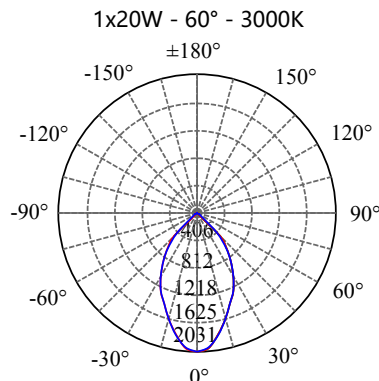

- **CODE - IP65** **COLOR**
 BLRADJB2060 BLACK
 BLRADJG2060 GREY
 POWER: 1x20/30/40/60W

- **CODE - IP65** **COLOR**
 BLRADJB20100 BLACK
 BLRADJG20100 GREY
 POWER: 1x20/30/40/60W

• **PHOTOMETRIC [Unit::cd]**

• **PERFORMANCE**

- 1x20W - 36V - 500mA - 2127lm
- 1x30W - 36V - 750mA - 3185lm
- 1x40W - 36V - 1050mA - 4270lm
- 1x60W - 36V - 1650mA - 6263lm