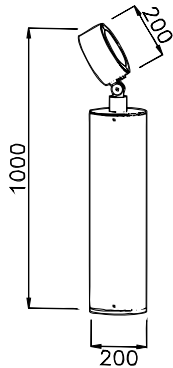

- Aluminium housing with corrosion resistant powdercoat
- 8mm thick toughened FLUSH glass diffuser
- CE/SAA/IP65/IK08/Class 1
- CREE/Bridgelux COB: 3000K/4000K/6000K/CRI≥80/90
- Input: 220-240Vac/WT:-20~+50° C
- Warranty: 3 years

- **CODE - IP65** **COLOR**
 BLRADJB2060 BLACK
 BLRADJG2060 GREY
 POWER: 1x20/30/40/60W

- **CODE - IP65** **COLOR**
 BLRADJB20100 BLACK
 BLRADJG20100 GREY
 POWER: 1x20/30/40/60W

• **PHOTOMETRIC [Unit::cd]**