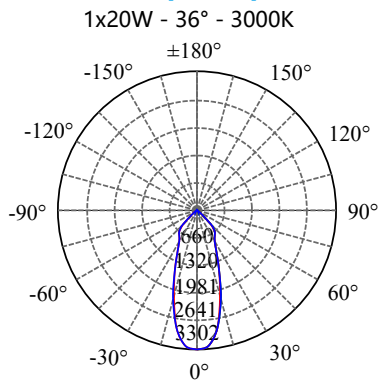

- **CODE - IP65** **COLOR**
 BLRADJB2060 BLACK
 BLRADJG2060 GREY
 POWER: 1x20/30/40/60W

- **CODE - IP65** **COLOR**
 BLRADJB20100 BLACK
 BLRADJG20100 GREY
 POWER: 1x20/30/40/60W

• **PHOTOMETRIC [Unit::cd]**

• **PERFORMANCE**

- 1x20W - 36V - 500mA - 2127lm
- 1x30W - 36V - 750mA - 3185lm
- 1x40W - 36V - 1050mA - 4270lm
- 1x60W - 36V - 1650mA - 6263lm